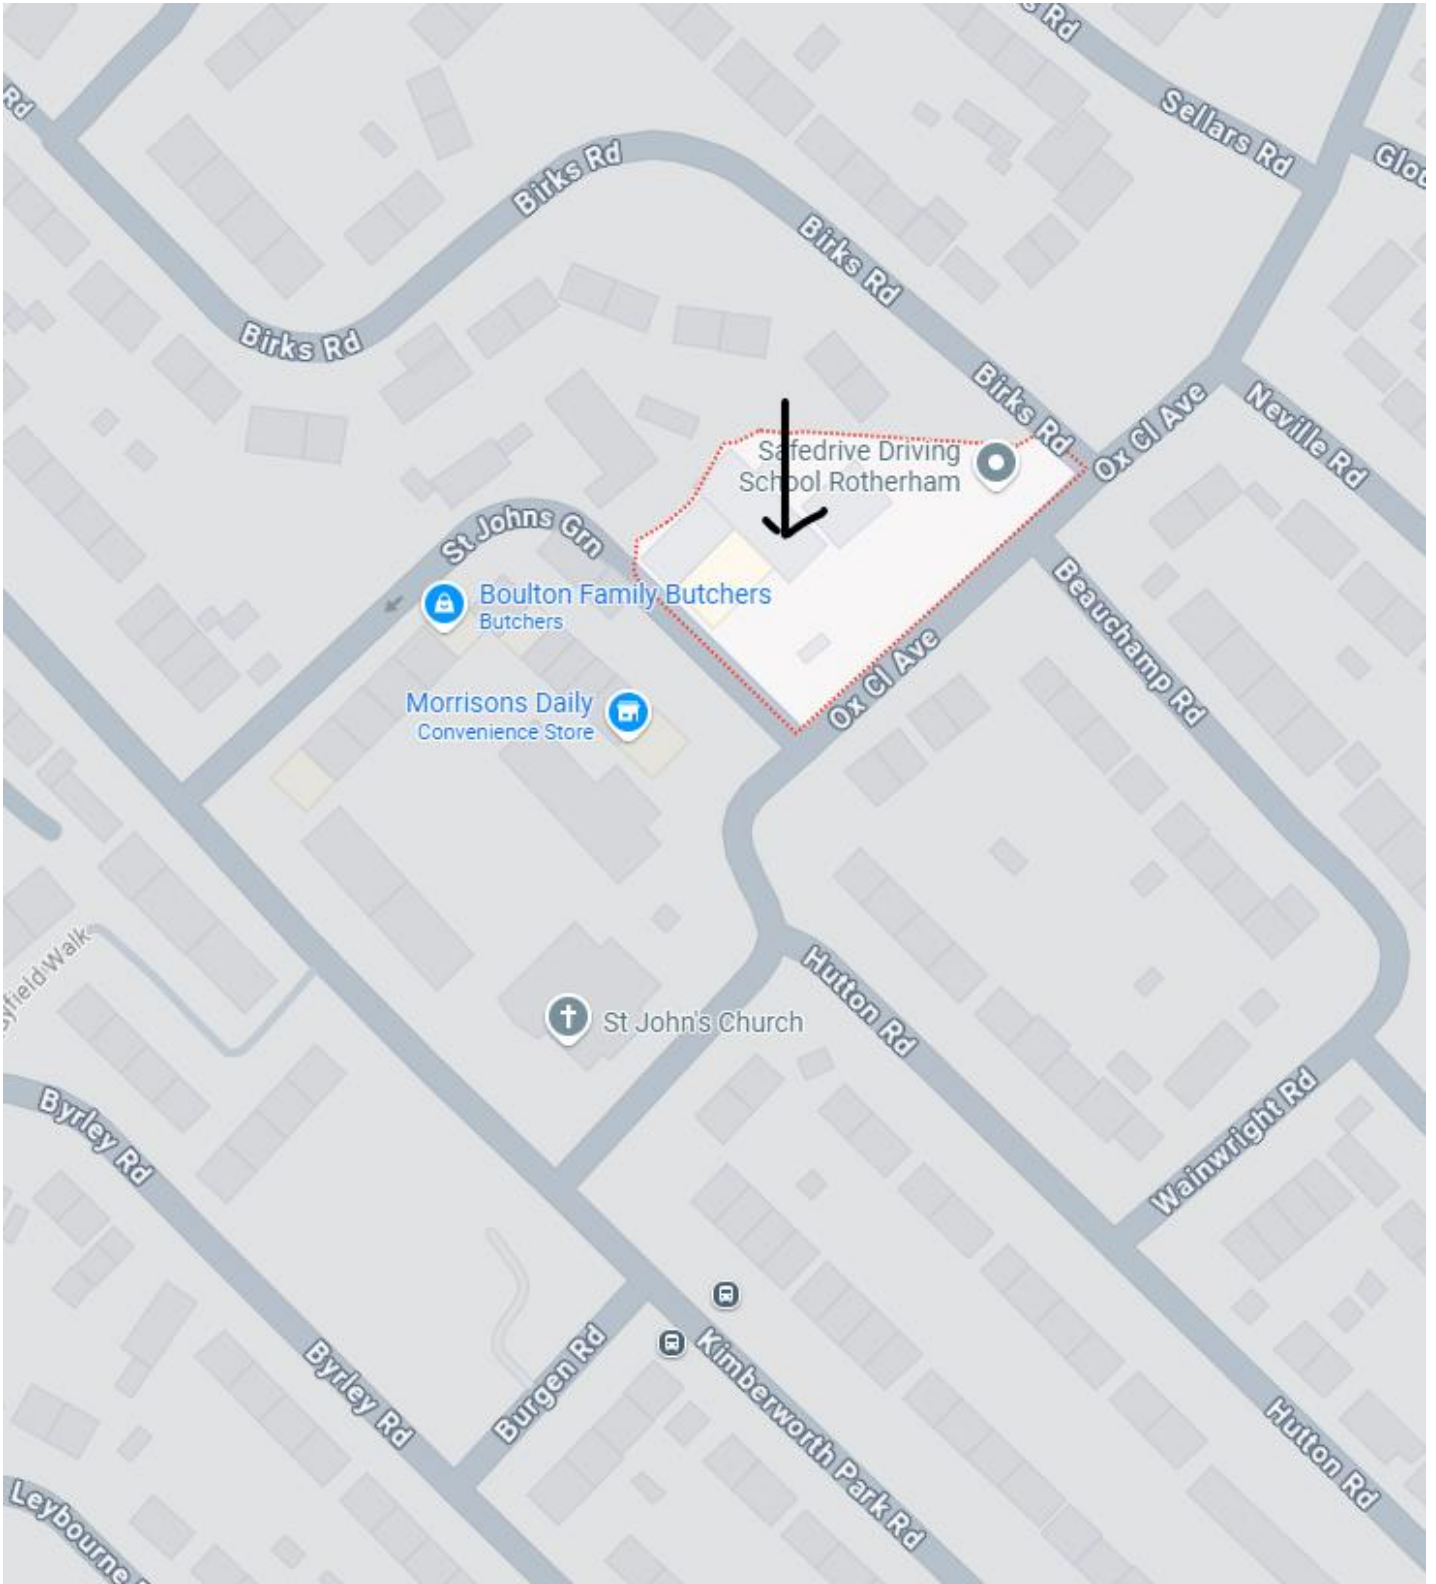

## Location Plan

Unit 4 Ox Close Avenue, Kimberworth Park, Rotherham S61 3QY

## Aerial View

Unit 4 Ox Close Avenue, Kimberworth Park, Rotherham S61 3QY